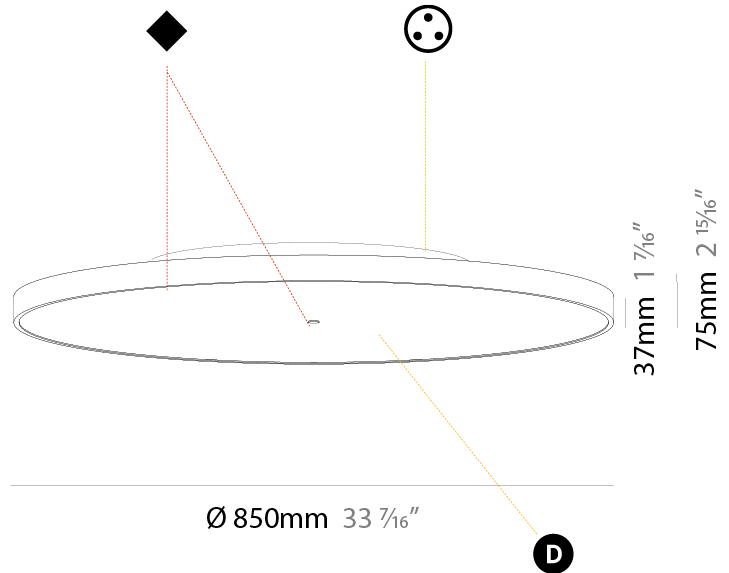

GENERAL

Series: Sign Diva
Subseries: Sign Diva Korona
Partner: Prolicht
Division: Architectural
Installation: Surface
Product Type: Ceiling Surface
Mounting Location: Ceiling
Light Distribution: Direct / Indirect

PHYSICAL

Shape: Round
Diameter (mm): 850
Diameter (in): 33 7/16
Height (mm): 89
Height (in): 3 1/2
Weight (kg): 13.283
Weight (lbs): 29.284
Diffuser: Direct - PMMA - Opal/Micro-Prism/Sparkling Secret/Vintage Industrial / Indirect - White/Yellow/Orange/Red/Blue/Green
Fixture Finish: SSR / BKV / CWI / CRY / HAB / UFT / ITA / RUA / FTG / MYG / LOD / PUS / FRO / FUP / KIA / POP / BLS / SPG / MEY / GOH / CHC / COM / ABZ / JAG / OBR / MOS / ROR
Fixture Material: PMMA / Extruded Aluminum / Steel

ELECTRICAL

Lamp Type: LED (Zhaga Standard)
Input Wattage (W): 96.8
Total Output Wattage (W): 76.8
Dimming: Tri-Mode (Non-Dimming and Phase Dimming (120Vac only) and 0-10V Dimming)
Driver Included: Yes
Driver Location: Integrated
Driver Type: Constant Current - Universal
Driver Class: Class 2
Input Voltage (V): 120 - 277
Constant Current (MA): 600

LED

Color Temperature (°K): 3000 / 3500 / 4000
Max. Delivered Lumen (lm): 11160 / 11388 / 11620
CRI: >90 CRI
Lamp Life (hrs): 50000

OPTICAL

RATINGS AND CERTIFICATIONS

Certified By: Certified for North American Standards
IP rating: IP20

PROJECT
TYPE
SPECIFIER
QUANTITY
DATE