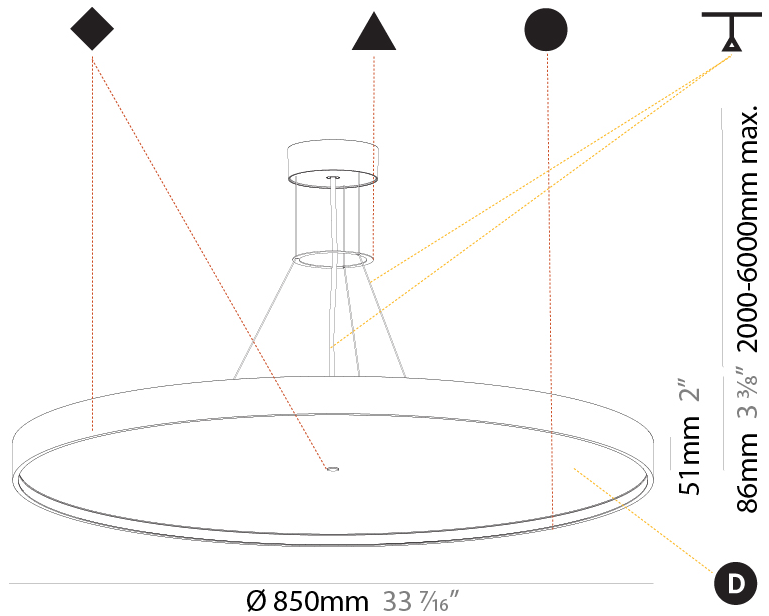

GENERAL

Series: Sign Diva
Subseries: Sign Diva Korona
Partner: Prolicht
Division: Architectural
Installation: Suspension
Product Type: Pendant
Mounting Location: Ceiling
Light Distribution: Direct / Indirect

PHYSICAL

Shape: Round
Diameter (mm): 850
Diameter (in): 33 7/16
Height (mm): 86
Height (in): 3 3/8
Max. Overall Height (mm): 2086
Max. Overall Height (in): 82 1/8
Weight (kg): 15.251
Weight (lbs): 33.62
Diffuser: PMMA - Opal / Micro-Prism / Sparkling Secret / Vintage Industrial
Fixture Finish: SSR / BKV / CWI / CRY / HAB / UFT / ITA / RUA / FTG / MYG / LOD / PUS / FRO / FUP / KIA / POP / BLS / SPG / MEY / GOH / CHC / COM / ABZ / JAG / OBR / MOS / ROR
Fixture Material: PMMA / Extruded Aluminum / Steel
Cable Details: 2000mm or 6000mm Transparent Cable

ELECTRICAL

Lamp Type: LED (Zhaga Standard)
Input Wattage (W): 118.8
Total Output Wattage (W): 76.8 / 18
Dimming: Tri-Mode (Non-Dimming and Phase Dimming (120Vac only) and 0-10V Dimming)
Driver Included: Yes
Driver Location: Integrated
Driver Type: Constant Current - Universal
Driver Class: Class 2
Input Voltage (V): 120 - 277
Constant Current (MA): 600 / 350

LED

Color Temperature (°K): 2700 / 3000 / 3500 / 4000
Max. Delivered Lumen (lm): 10450 / 10854 / 12325 / 12577
Nominal Lumen (lm): 13561 / 14178 / 16100 / 16429
CRI: >90 CRI
Lamp Life (hrs): 50000

OPTICAL

RATINGS AND CERTIFICATIONS

Certified By: Certified for North American Standards
IP rating: IP20