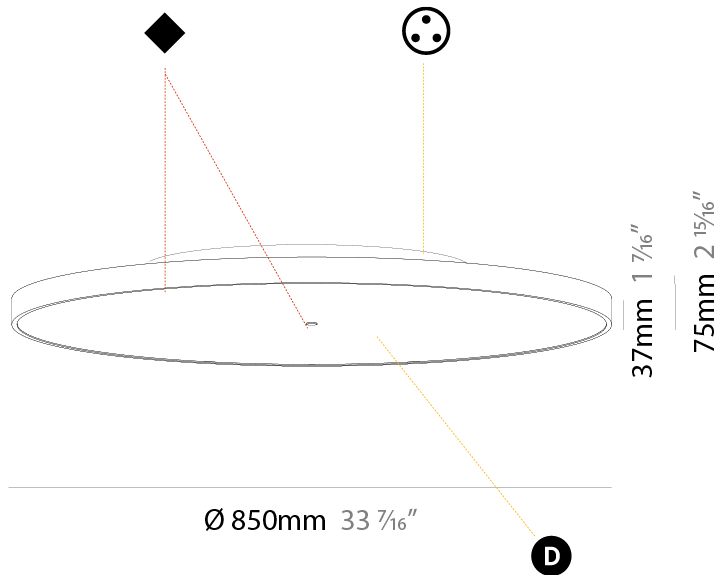

GENERAL

Series: Sign Diva
Subseries: Sign Diva
Partner: Prolicht
Division: Architectural
Installation: Surface
Product Type: Ceiling Surface
Mounting Location: Ceiling
Light Distribution: Direct / Indirect

PHYSICAL

Shape: Round
Diameter (mm): 850
Diameter (in): 33 7/16
Height (mm): 75
Height (in): 2 15/16
Weight (kg): 12.906
Weight (lbs): 28.453
Diffuser: Direct - PMMA - Opal/Micro-Prism/Sparkling Secret/Vintage Industrial with Shine Ring / Indirect - White/Yellow/Orange/Red/Blue/Green
Fixture Finish: SSR / BKV / CWI / CRY / HAB / UFT / ITA / RUA / FTG / MYG / LOD / PUS / FRO / FUP / KIA / POP / BLS / SPG / MEY / GOH / CHC / COM / ABZ / JAG / OBR / MOS / ROR
Fixture Material: PMMA / Extruded Aluminum / Steel

ELECTRICAL

Lamp Type: LED (Zhaga Standard)
Input Wattage (W): 96.8
Total Output Wattage (W): 76.8
Dimming: Tri-Mode (Non-Dimming and Phase Dimming (120Vac only) and 0-10V Dimming)
Driver Included: Yes
Driver Location: Integrated
Driver Type: Constant Current - Universal
Driver Class: Class 2
Input Voltage (V): 120 - 277
Constant Current (MA): 600

LED

Color Temperature (*K): 3000 / 3500 / 4000
Max. Delivered Lumen (lm): 11160 / 11388 / 11620
CRI: >90 CRI
Lamp Life (hrs): 50000

OPTICAL

RATINGS AND CERTIFICATIONS

Certified By: Certified for North American Standards
IP rating: IP20