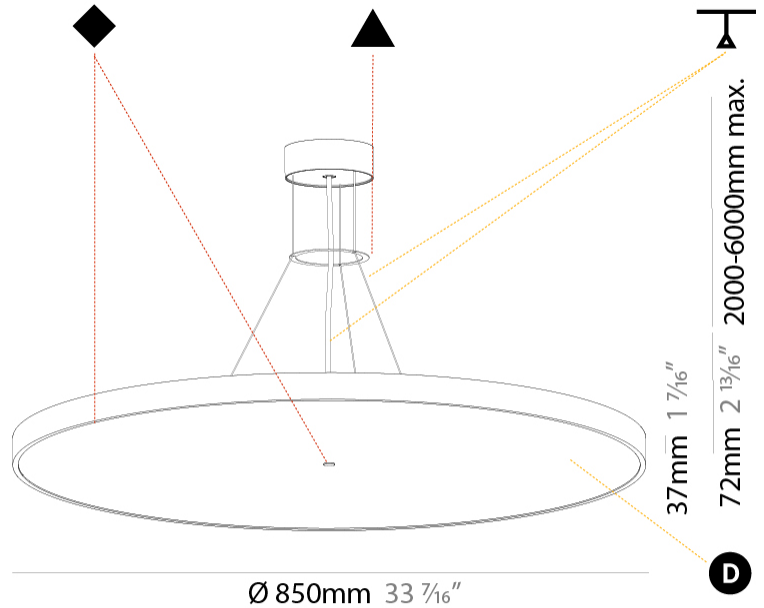

GENERAL

Series: Sign Diva
Subseries: Sign Diva
Partner: Prolicht
Division: Architectural
Installation: Suspension
Product Type: Pendant
Mounting Location: Ceiling
Light Distribution: Direct

PHYSICAL

Shape: Round
Diameter (mm): 850
Diameter (in): 33 7/16
Height (mm): 72
Height (in): 2 13/16
Max. Overall Height (mm): 6072
Max. Overall Height (in): 239 1/16
Weight (kg): 14.005
Weight (lbs): 30.88

Diffuser: PMMA - Opal / Micro-Prism / Sparkling Secret / Vintage Industrial

Fixture Finish: SSR / BKV / CWI / CRY / HAB / UFT / ITA / RUA / FTG / MYG / LOD / PUS / FRO / FUP / KIA / POP / BLS / SPG / MEY / GOH / CHC / COM / ABZ / JAG / OBR / MOS / ROR

Fixture Material: PMMA / Extruded Aluminum / Steel

Cable Details: 2000mm or 6000mm Transparent Cable

ELECTRICAL

Lamp Type: LED (Zhaga Standard)
Input Wattage (W): 96.8
Total Output Wattage (W): 76.8
Dimming: Tri-Mode (Non-Dimming and Phase Dimming (120Vac only) and 0-10V Dimming)
Driver Included: Yes
Driver Location: Integrated
Driver Type: Constant Current - Universal
Driver Class: Class 2
Input Voltage (V): 120 - 277
Constant Current (MA): 600

LED

Color Temperature (°K): 2700 / 3000 / 3500 / 4000
Max. Delivered Lumen (lm): 7960 / 9950 / 10153 / 10360
CRI: >90 CRI
Lamp Life (hrs): 50000

OPTICAL

RATINGS AND CERTIFICATIONS

Certified By: Certified for North American Standards
IP rating: IP20