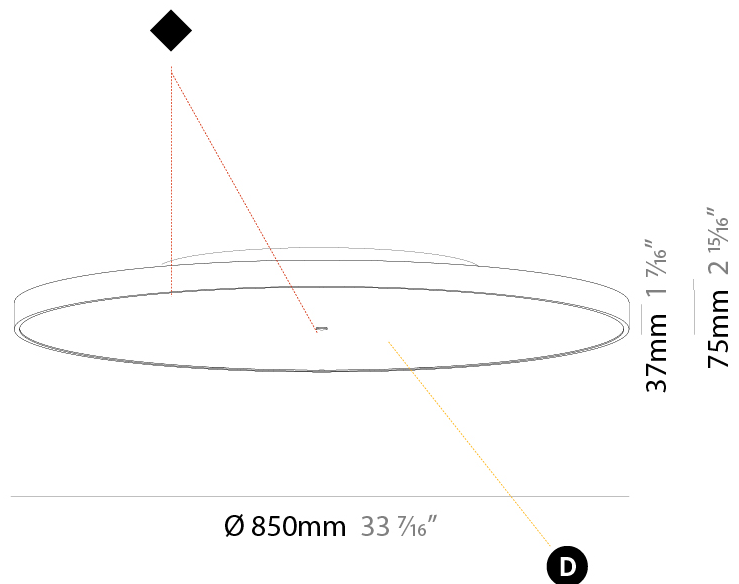

GENERAL

Series: Sign Diva
Subseries: Sign Diva
Partner: Prolicht
Division: Architectural
Installation: Surface
Product Type: Ceiling Surface
Mounting Location: Ceiling
Light Distribution: Direct

PHYSICAL

Shape: Round
Diameter (mm): 850
Diameter (in): 33 7/16
Height (mm): 75
Height (in): 2 15/16
Weight (kg): 12.925
Weight (lbs): 28.495
Diffuser: PMMA - Opal/Micro-Prism/Sparkling Secret/Vintage Industrial with Shine Ring
Fixture Finish: SSR / BKV / CWI / CRY / HAB / UFT / ITA / RUA / FTG / MYG / LOD / PUS / FRO / FUP / KIA / POP / BLS / SPG / MEY / GOH / CHC / COM / ABZ / JAG / OBR / MOS / ROR
Fixture Material: PMMA / Extruded Aluminum / Steel

ELECTRICAL

Lamp Type: LED (Zhaga Standard)
Input Wattage (W): 96.8
Total Output Wattage (W): 76.8
Dimming: Tri-Mode (Non-Dimming and Phase Dimming (120Vac only) and 0-10V Dimming)
Driver Included: Yes
Driver Location: Integrated
Driver Type: Constant Current - Universal
Driver Class: Class 2
Input Voltage (V): 120 - 277
Constant Current (MA): 600

LED

Color Temperature (°K): 3000 / 3500 / 4000
Max. Delivered Lumen (lm): 11160 / 11388 / 11620
CRI: >90 CRI
Lamp Life (hrs): 50000

OPTICAL

RATINGS AND CERTIFICATIONS

Certified By: Certified for North American Standards
IP rating: IP20